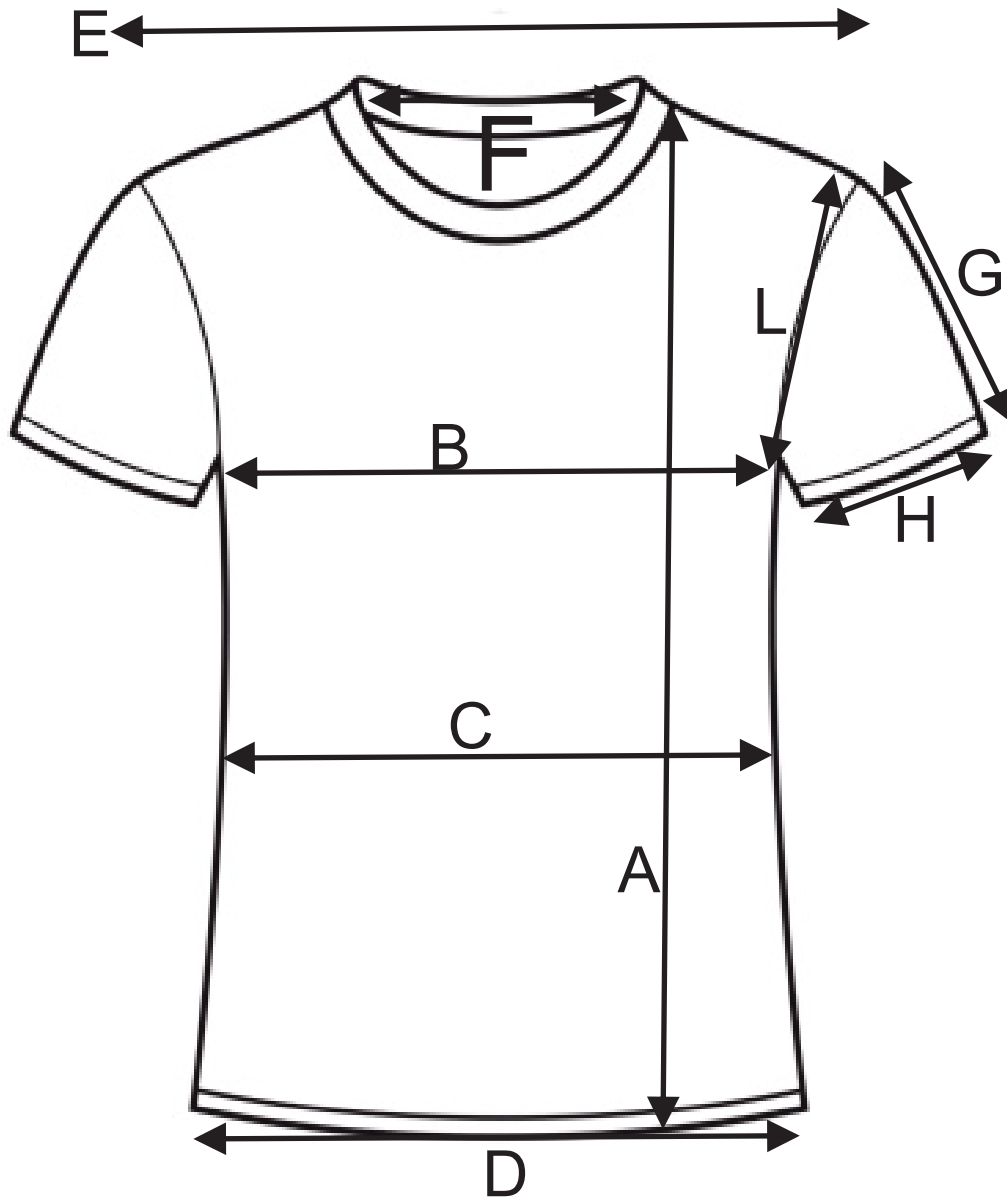

MEN Measurement for T-Shirt

Art:	Details	S	M	L	XL	2XL
A	Body Height	68.5	71.5	74.5	78	79.5
B	Chest	51	54	56	58	60
C	Waist	46	49	52.5	55	57
D	Bottom Opening	44.5	48	51.5	54	56
E	Shoulder to Shoulder	43.5	45.5	47.5	49	51
F	Neck Opening	12.5	13.5	14.5	15.5	16.5
G	Sleeve Length	19.5	20.5	21.5	22.5	23.5
H	Sleeve Opening	16.5	17.5	18.5	19.5	20.5
L	Arm Hole	23	24	25	26	28

Above measurements in "CM"